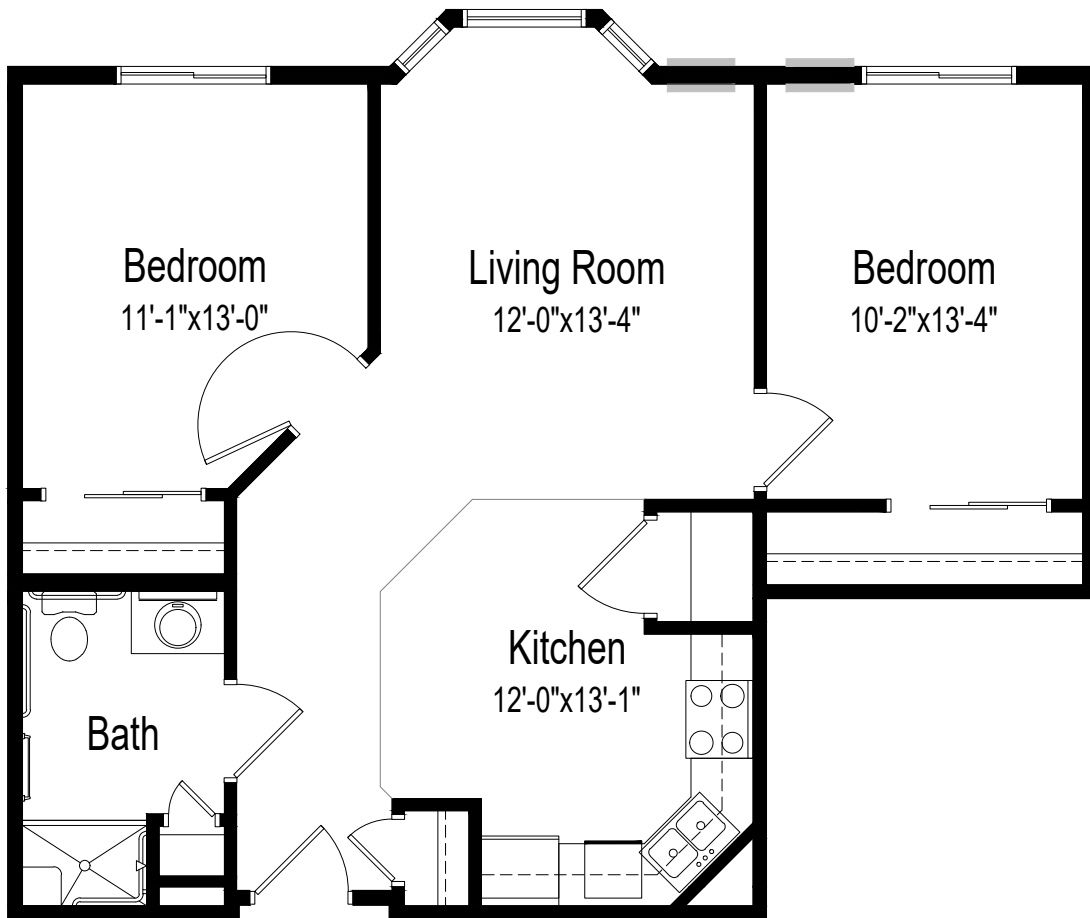

## Hillside Apartments | Floor Plan

Two bedrooms, one bathroom | 765 square feet

*(Dimensions and square footage may vary)*

**Hillside Apartments at Good Samaritan Society - Park River**

301 County Road 12 B | Park River, ND

## Sunrise Estates | Floor Plan

Two bedrooms, one bathroom | 802 square feet

*(Dimensions and square footage may vary)*

**Sunrise Estates at Good Samaritan Society - Park River**

810 Park St. S. | Park River, ND  
(701) 248-7115 | [good-sam.com](http://good-sam.com)