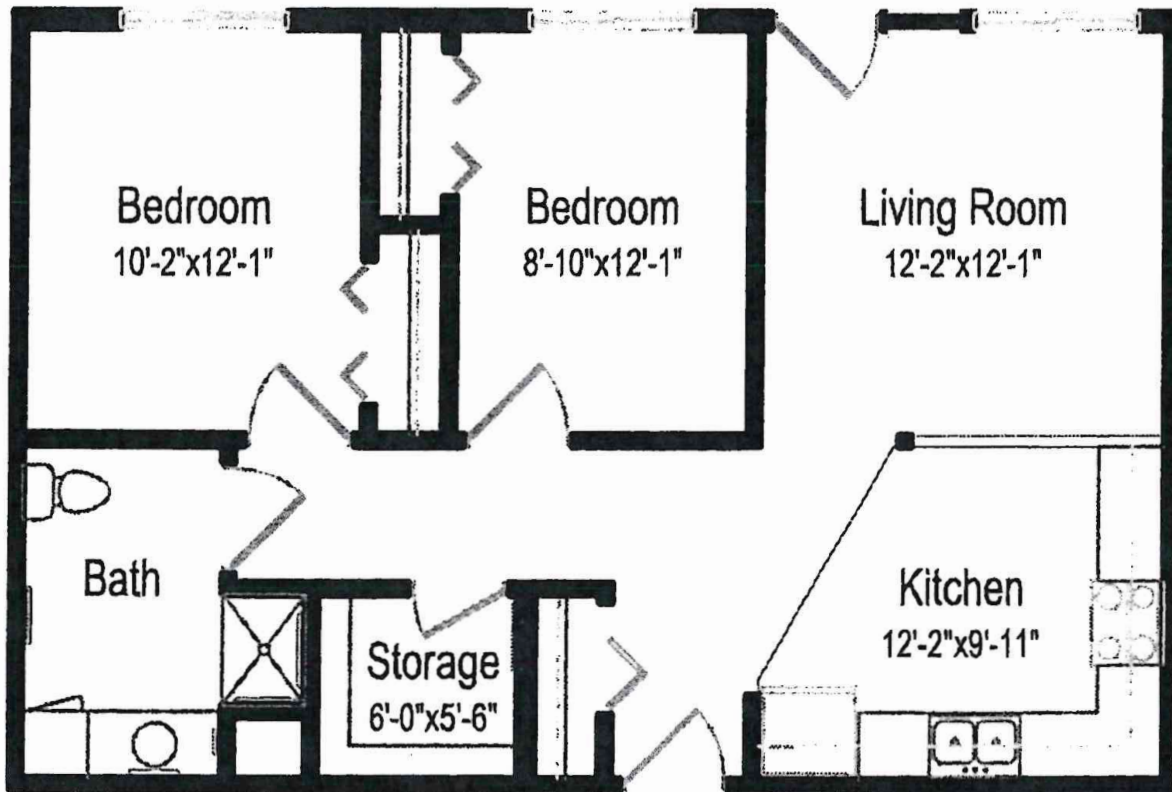

# Apartment

## Hillside Apartments | Floor Plan

Two bedrooms, one bathroom | 765 square feet

*(Dimensions and square footage may vary)*

**Hillside Apartments at Good Samaritan Society - Park River**

301 County Road 12 B | Park River, ND

## Sunrise Estates | Floor Plan

Two bedrooms, one bathroom | 802 square feet

*(Dimensions and square footage may vary)*

**Sunrise Estates at Good Samaritan Society - Park River**

810 Park St. S. | Park River, ND  
(701) 248-7115 | [good-sam.com](http://good-sam.com)