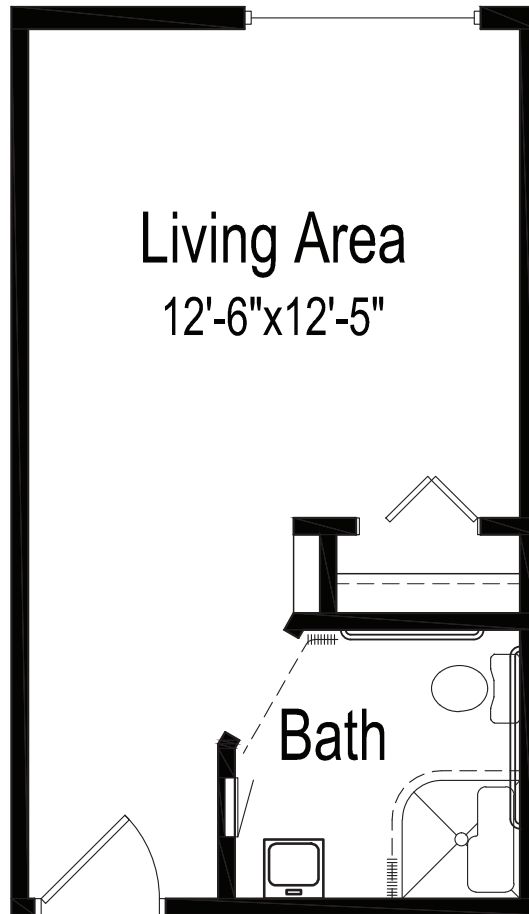

Studio floor plans

(Dimensions and square footage may vary)

276 Square Feet

Good Samaritan Society – Riverside Assisted Living

(218) 587-4433

2175 White Pine Point Road SW • Pine River, MN 56474

good-sam.com