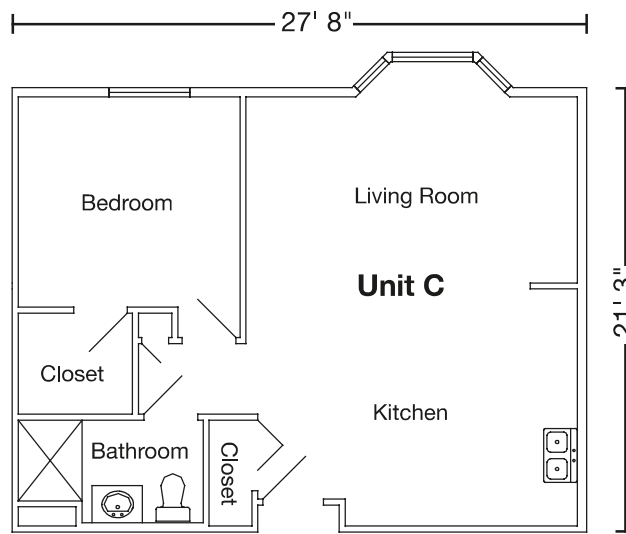

One bedroom Floor Plans

494 Square Feet

481 Square Feet

587 Square Feet

2189 White Pine Point Road S.W. • Pine River, MN 56474 • (218) 587-4433 • www.good-sam.com