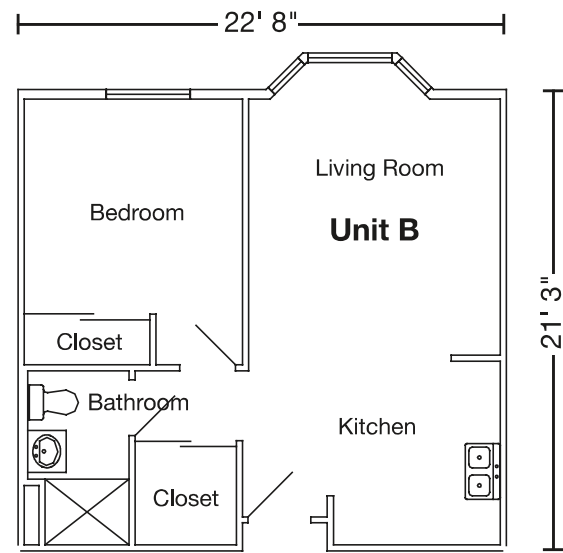

One bedroom Floor Plans

494 Square Feet

481 Square Feet

587 Square Feet

2189 White Pine Point Road S.W. • Pine River, MN 56474 • (218) 587-4433 • www.good-sam.com