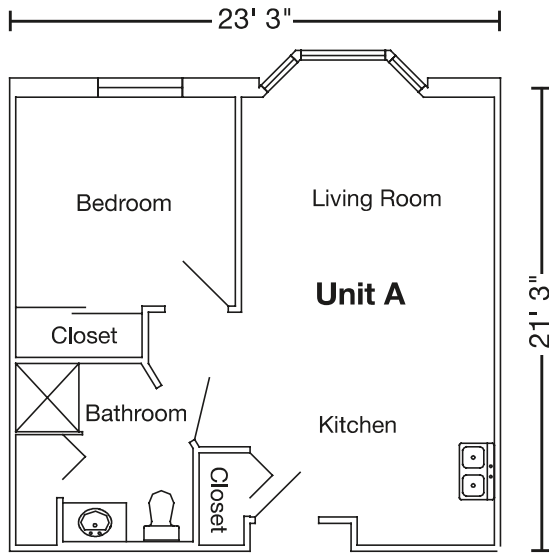

One bedroom Floor Plans

494 Square Feet

481 Square Feet

587 Square Feet

2189 White Pine Point Road S.W. • Pine River, MN 56474 • (218) 587-4433 • www.good-sam.com