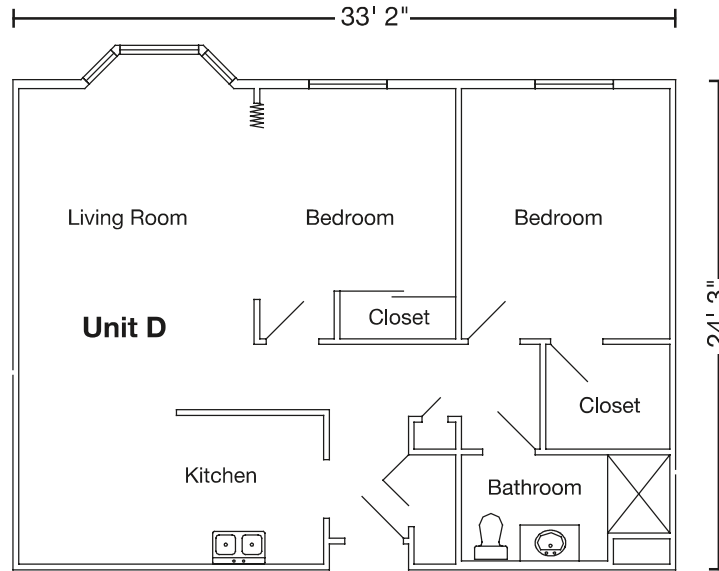

Two bedrooms Floor Plans

806 Square Feet

925 Square Feet

2189 White Pine Point Road S.W. • Pine River, MN 56474 • (218) 587-4433 • www.good-sam.com