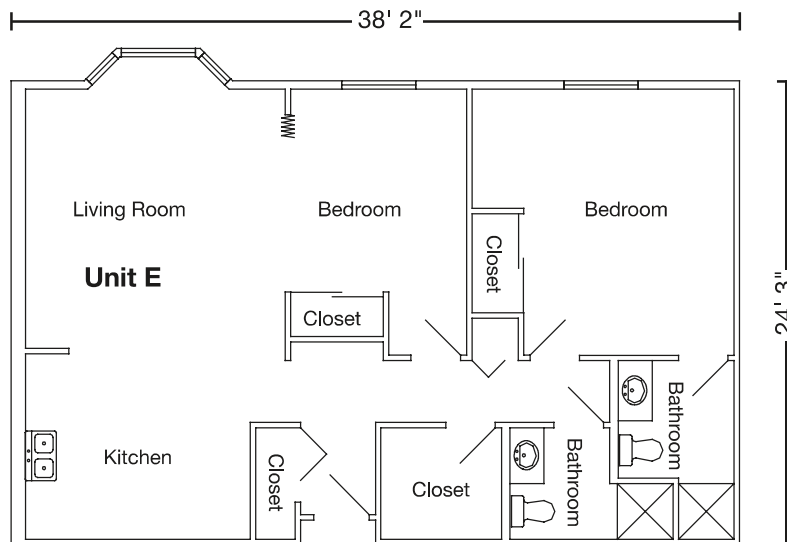

Two bedrooms Floor Plans

806 Square Feet

925 Square Feet

2189 White Pine Point Road S.W. • Pine River, MN 56474 • (218) 587-4433 • www.good-sam.com