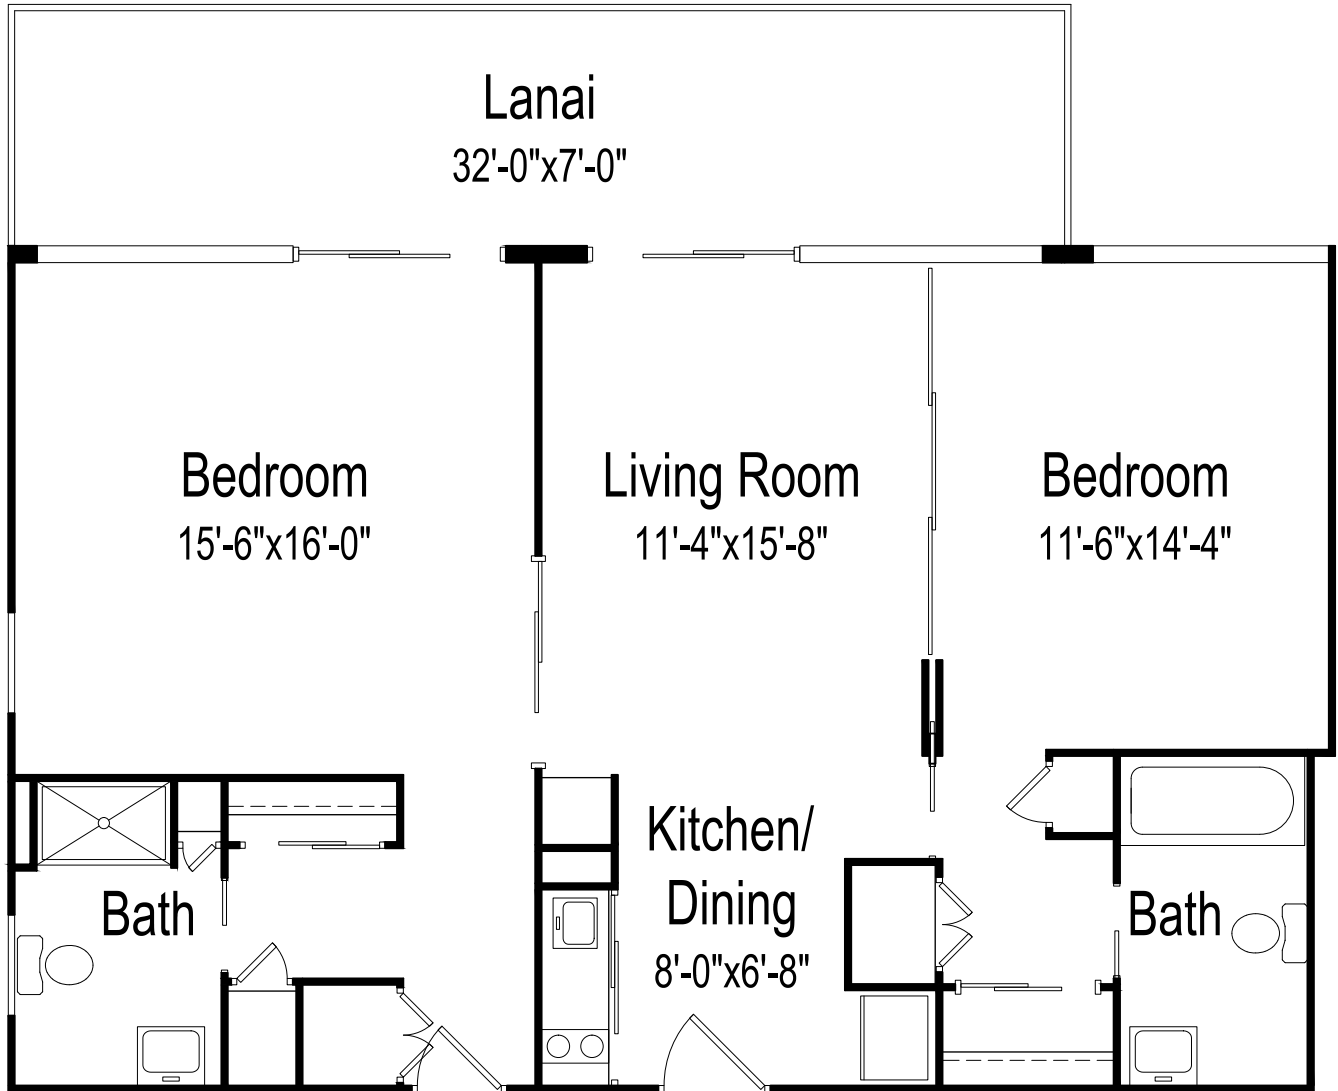

# Apartment

## Maile | Floor plan

Two bedrooms, two bathrooms | 866 square feet

*(Dimensions and square footage may vary)*

**Good Samaritan Society - Pohai Nani**  
45-090 Namoku St. | Kaneohe, HI 96744  
(808) 236-7835 | good-sam.com