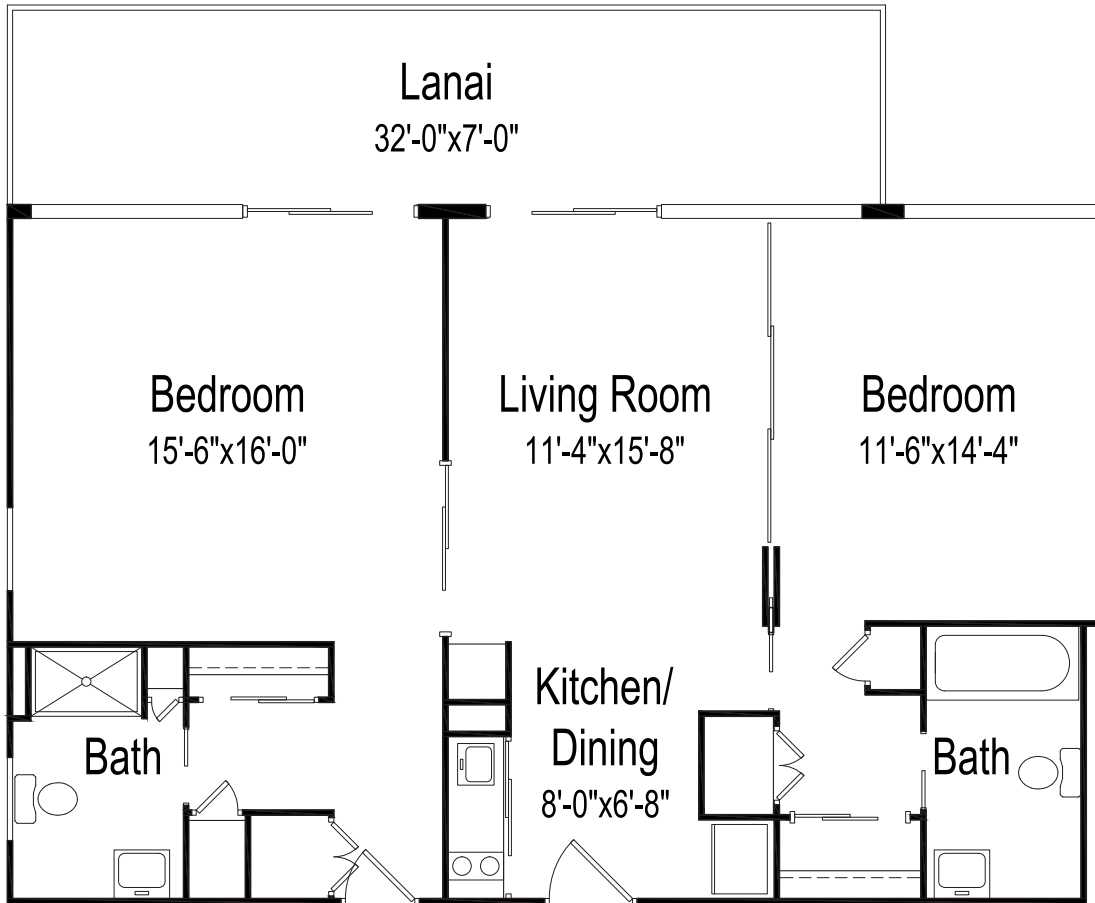

## APARTMENT FLOOR PLAN

### Two bedrooms, one bathroom

866 square feet

(Dimensions and square footage may vary)