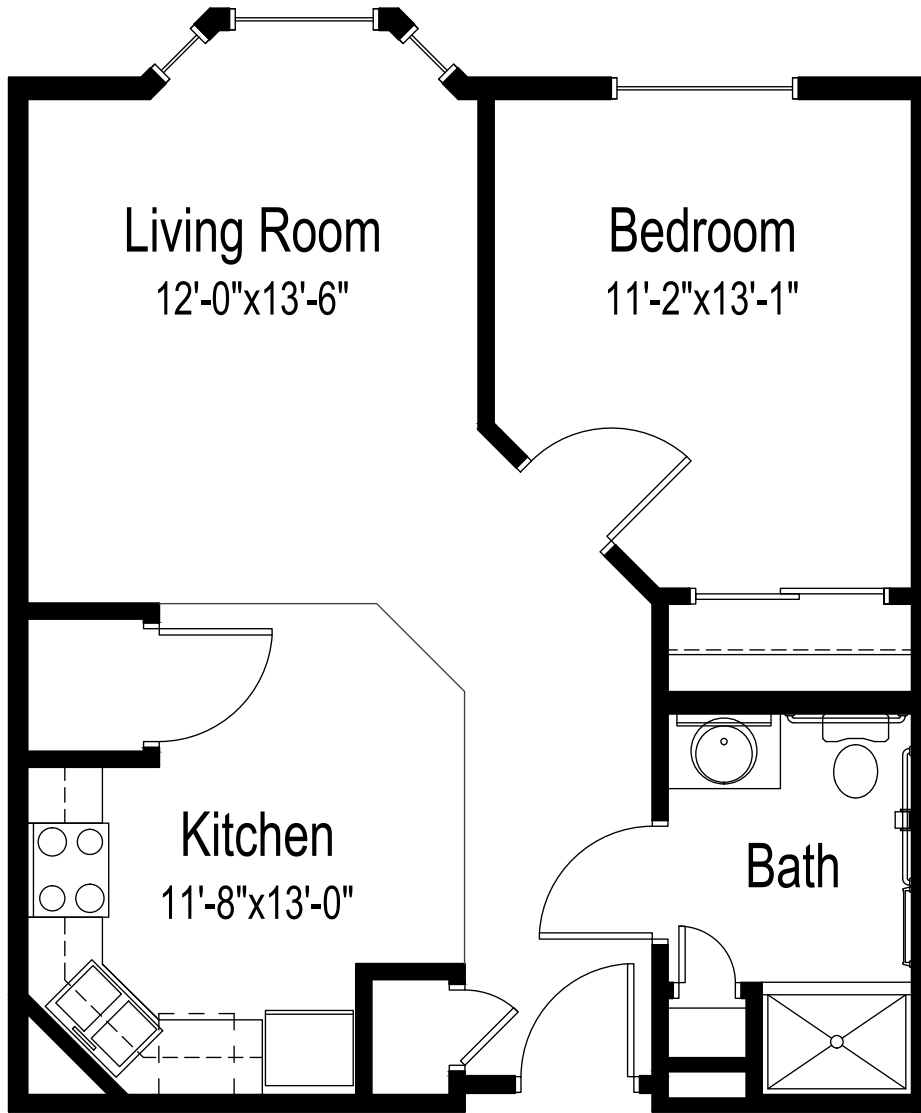

Apartment

Floor plan

One bedroom, one bathroom | 620 square feet

(Dimensions and square footage may vary)

Good Samaritan Society - Postville

12400 100th St. | Postville, IA
(563) 864-3641 | good-sam.com