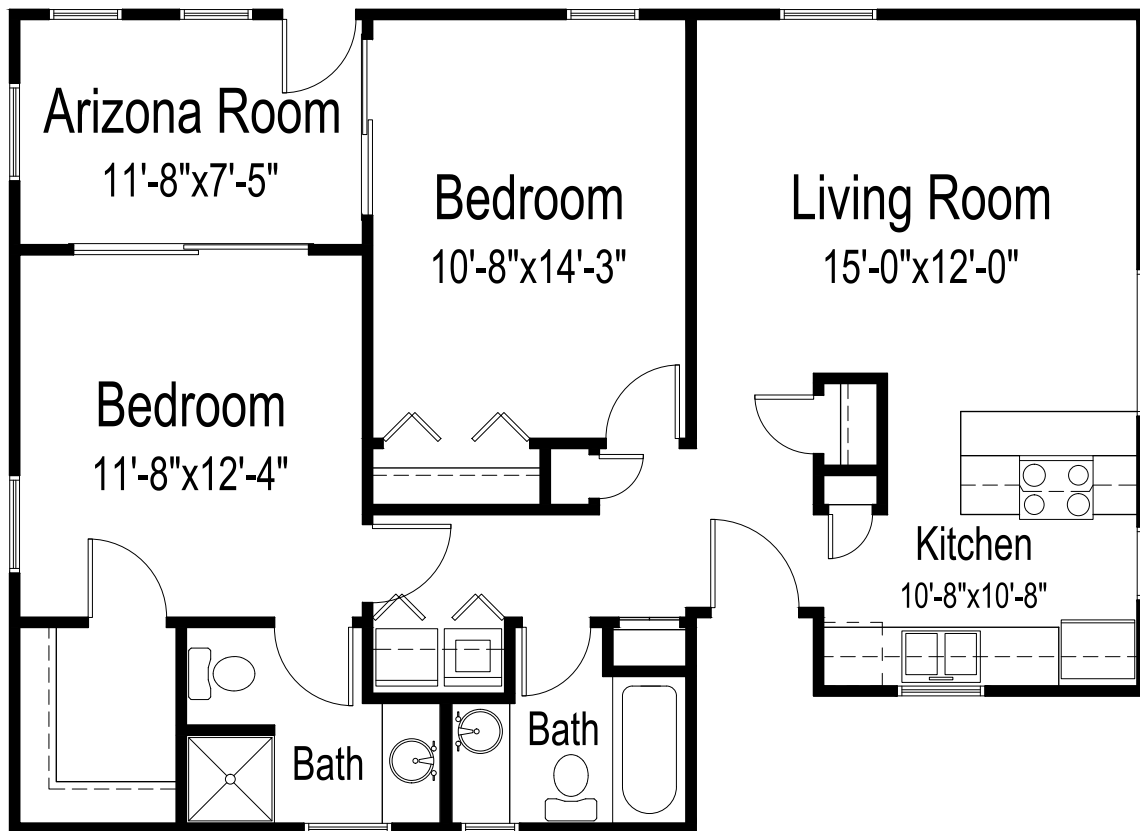

casitas standard floor plan

Two bedrooms, two bathrooms

Range from 900–1,400 square feet

(Dimensions and square footage may vary)

1030 Scott Drive • Prescott, AZ 86301 • (928) 778-2450 • good-sam.com/prescott