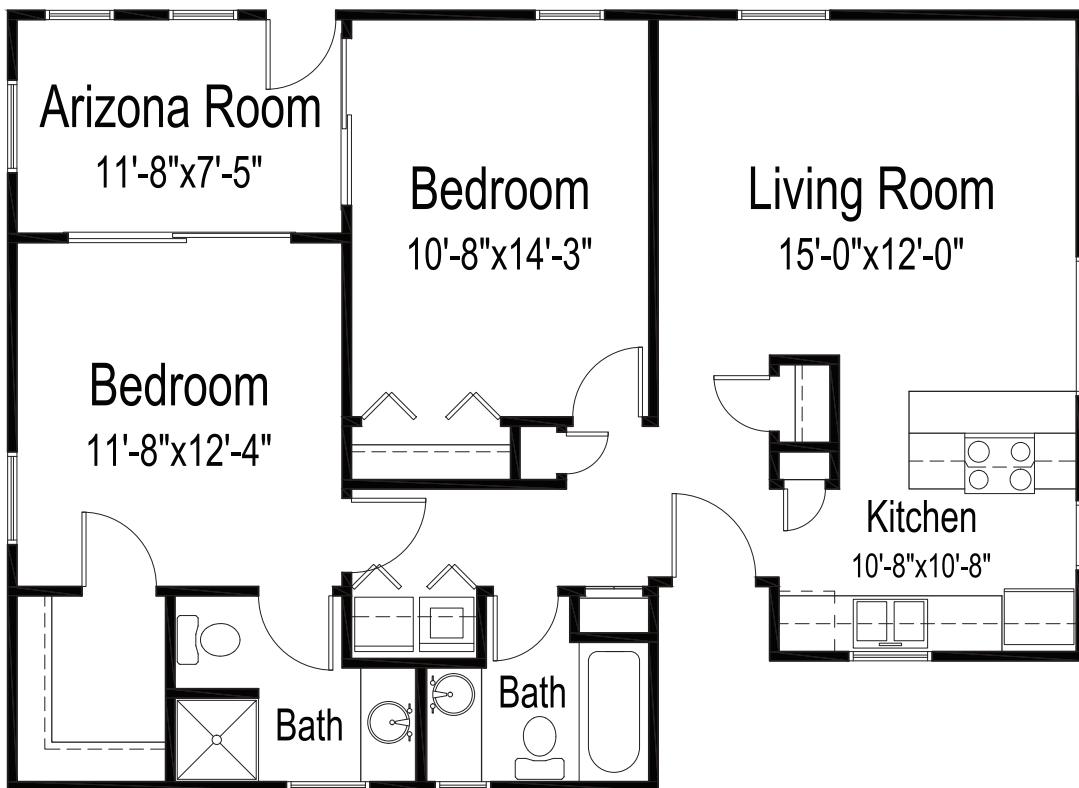

Two bedrooms, two bathrooms
Range from 900–1,400 square feet
(Dimensions and square footage may vary)

1030 Scott Drive • Prescott, AZ 86301 • (928) 778-2450 • good-sam.com