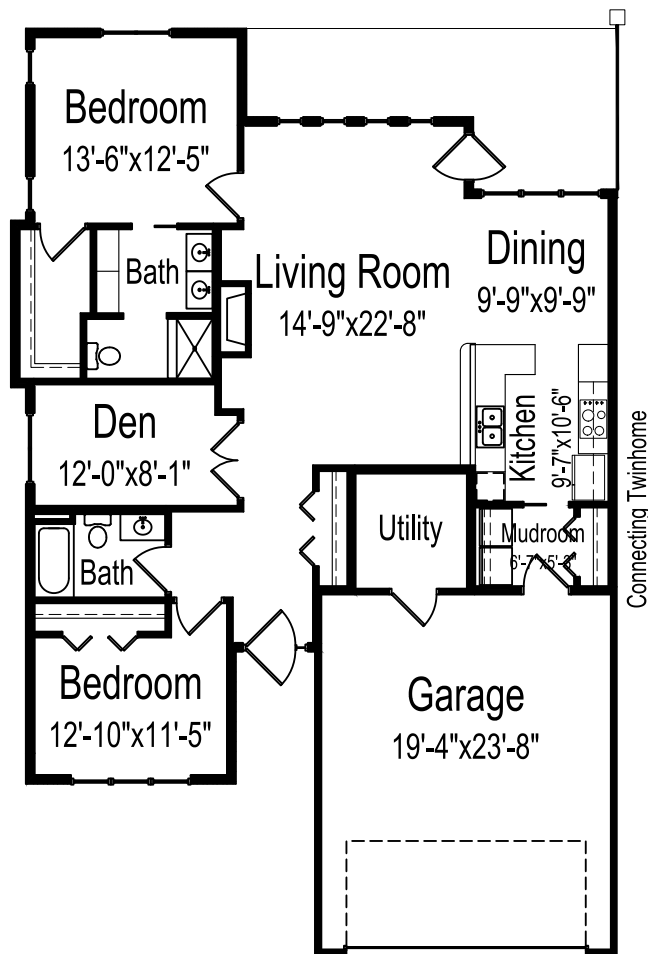

Twinhome – Canyons

Two bedrooms, two bathrooms, den

1,499 square feet

(Dimensions and square footage may vary)

4825 Jericho Way • Rapid City, SD 57702 • (605) 343-1919 • good-sam.com

The Evangelical Lutheran Good Samaritan Society (the Society) and Owner comply with applicable Federal civil rights laws and does not discriminate against any person on the grounds of race, color, national origin, disability, familial status, religion, sex, age, sexual orientation, gender identity, gender expression, veteran status or other protected statuses except as permitted by applicable law, in admission to, participation in, or receipt of the services and benefits under any of its programs and activities, and in staff and employee assignments to individuals, whether carried out by the Society directly or through a contractor or any other entity with which the Society arranges to carry out its programs and activities. All faiths or beliefs are welcome. © 2017 The Evangelical Lutheran Good Samaritan Society. All rights reserved. ATENCIÓN: si habla español, tiene a su disposición servicios gratuitos de asistencia lingüística. Llame al 1-866-477-5343. LUS CEEV: Yog tias koj hais lus Hmoob, cov kev pab txog lus, muaj kev pab dawb rau koj. Hu rau 1-866-477-5343. 17-G1672