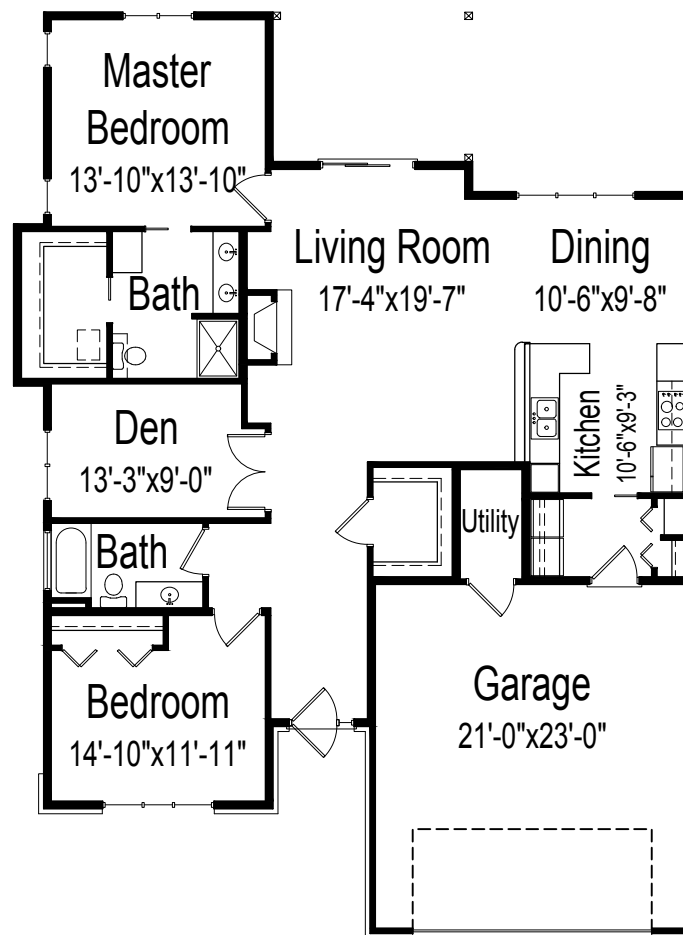

Two bedrooms, two bathrooms with den

1,668 square feet

(Dimensions and square footage may vary)

4825 Jericho Way • Rapid City, SD 57702 • (605) 343-1919 • good-sam.com

The Evangelical Lutheran Good Samaritan Society (the Society) and Owner comply with applicable Federal civil rights laws and does not discriminate against any person on the grounds of race, color, national origin, disability, familial status, religion, sex, age, sexual orientation, gender identity, gender expression, veteran status or other protected statuses except as permitted by applicable law, in admission to, participation in, or receipt of the services and benefits under any of its programs and activities, and in staff and employee assignments to individuals, whether carried out by the Society directly or through a contractor or any other entity with which the Society arranges to carry out its programs and activities. All faiths or beliefs are welcome. © 2017 The Evangelical Lutheran Good Samaritan Society. All rights reserved. ATENCIÓN: si habla español, tiene a su disposición servicios gratuitos de asistencia lingüística. Llame al 1-866-477-5343. LUS CEEV: Yog tias koj hais lus Hmoob, cov kev pab txog lus, muaj kev pab dawb rau koj. Hu rau 1-866-477-5343. 17-G1672