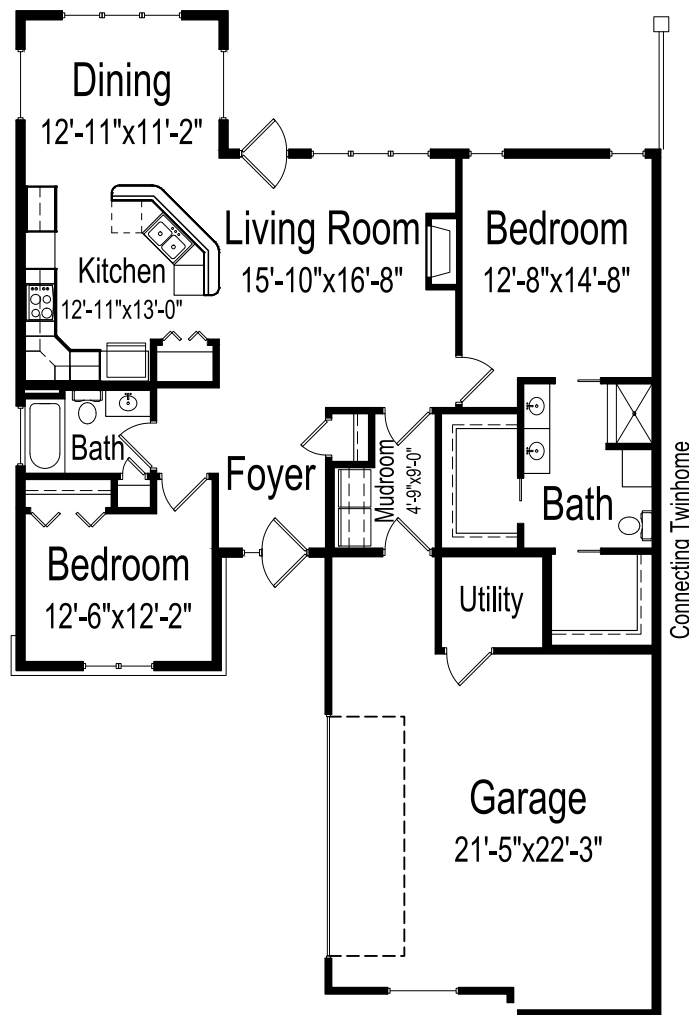

Two bedrooms, two bathrooms

1,495 square feet

(Dimensions and square footage may vary)

4825 Jericho Way • Rapid City, SD 57702 • (605) 343-1919 • good-sam.com

The Evangelical Lutheran Good Samaritan Society (the Society) and Owner comply with applicable Federal civil rights laws and does not discriminate against any person on the grounds of race, color, national origin, disability, familial status, religion, sex, age, sexual orientation, gender identity, gender expression, veteran status or other protected statuses except as permitted by applicable law, in admission to, participation in, or receipt of the services and benefits under any of its programs and activities, and in staff and employee assignments to individuals, whether carried out by the Society directly or through a contractor or any other entity with which the Society arranges to carry out its programs and activities. All faiths or beliefs are welcome. © 2017 The Evangelical Lutheran Good Samaritan Society. All rights reserved. ATENCIÓN: si habla español, tiene a su disposición servicios gratuitos de asistencia lingüística. Llame al 1-866-477-5343. LUS CEEV: Yog tias koj hais lus Hmoob, cov kev pab txog lus, muaj kev pab dawb rau koj. Hu rau 1-866-477-5343. 17-G1672