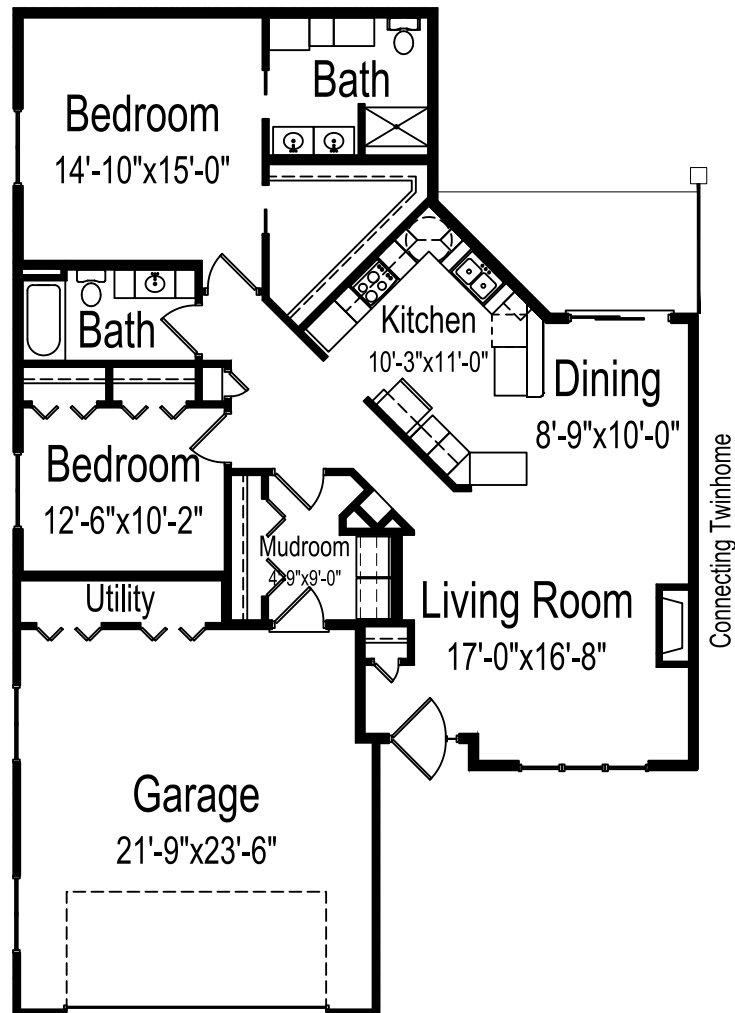

Two bedrooms, two bathrooms
1,498 square feet
(Dimensions and square footage may vary)

4825 Jericho Way • Rapid City, SD 57702 • (605) 343-1919 • good-sam.com

The Evangelical Lutheran Good Samaritan Society (the Society) and Owner comply with applicable Federal civil rights laws and does not discriminate against any person on the grounds of race, color, national origin, disability, familial status, religion, sex, age, sexual orientation, gender identity, gender expression, veteran status or other protected statuses except as permitted by applicable law, in admission to, participation in, or receipt of the services and benefits under any of its programs and activities, and in staff and employee assignments to individuals, whether carried out by the Society directly or through a contractor or any other entity with which the Society arranges to carry out its programs and activities. All faiths or beliefs are welcome. © 2017 The Evangelical Lutheran Good Samaritan Society. All rights reserved. ATENCIÓN: si habla español, tiene a su disposición servicios gratuitos de asistencia lingüística. Llame al 1-866-477-5343. LUS CEEV: Yog tias koj hais lus Hmoob, cov kev pab txog lus, muaj kev pab dawb rau koj. Hu rau 1-866-477-5343. 17-G1672