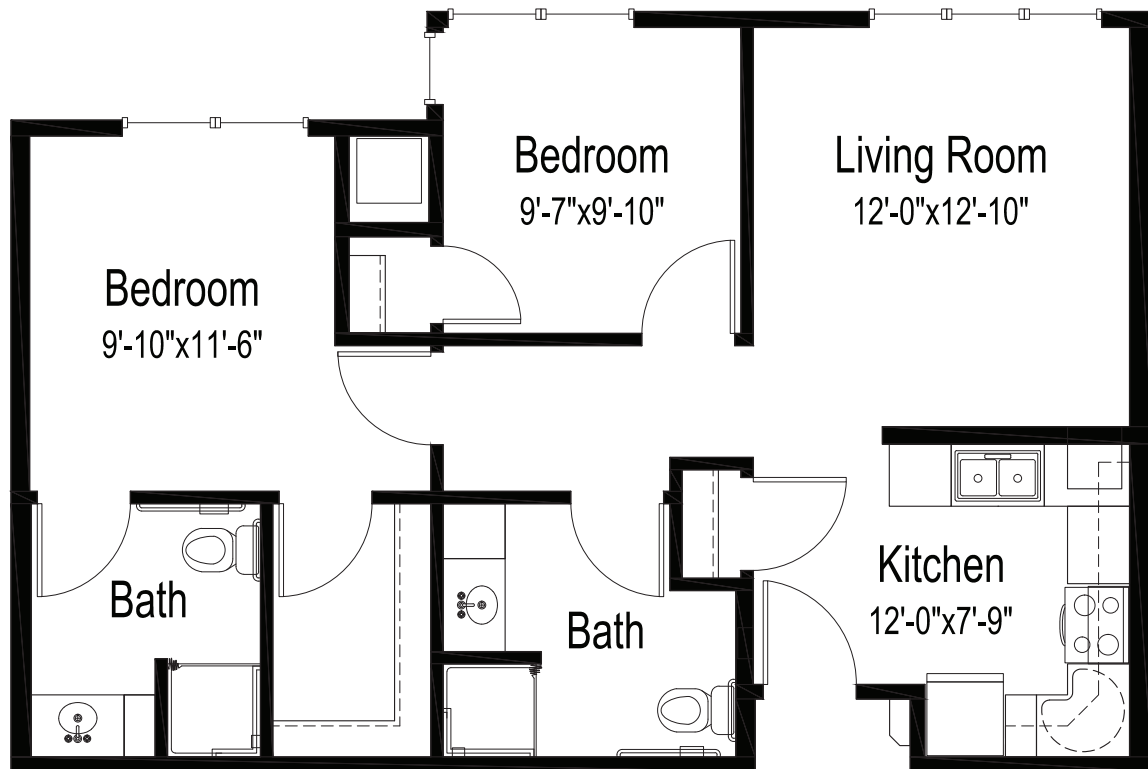

Hearthstone

APARTMENT FLOOR PLAN

Two bedrooms, one bathroom

772 square feet

(Dimensions and square footage may vary)

Good Samaritan Society – Sioux Falls Village

(605) 323-6890

4001 S Marion Road • Sioux Falls, SD 57106

good-sam.com