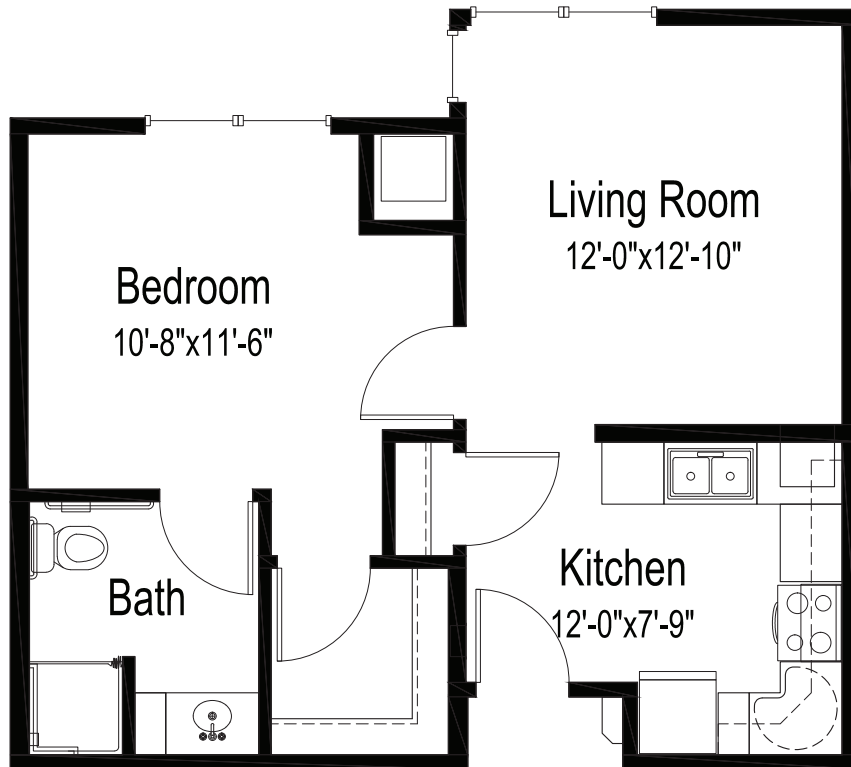

Hearthstone

APARTMENT FLOOR PLAN

One bedroom, one bathroom

553 square feet

(Dimensions and square footage may vary)

Good Samaritan Society – Sioux Falls Village

☎ (605) 323-6890

📍 4001 S Marion Road • Sioux Falls, SD 57106

➡ good-sam.com

Hearthstone

APARTMENT FLOOR PLAN

Two bedrooms, one bathroom

772 square feet

(Dimensions and square footage may vary)

Good Samaritan Society – Sioux Falls Village

(605) 323-6890