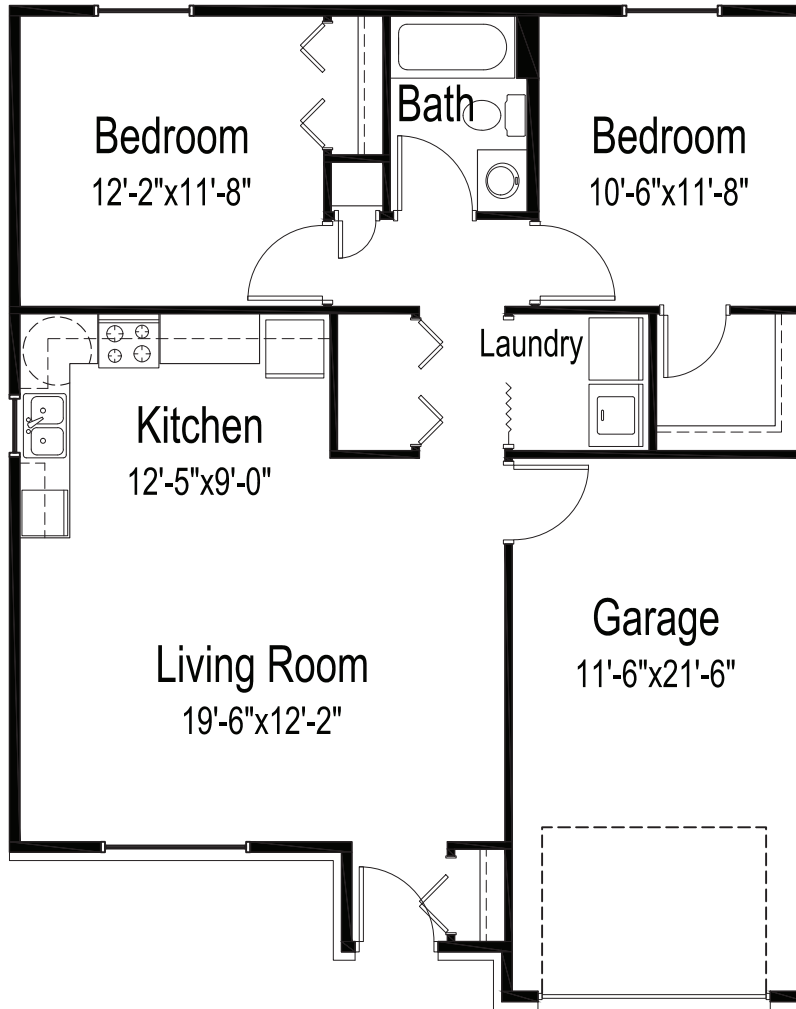

Twin Home

FLOOR PLAN

Two bedrooms, one bathroom

890 square feet

(Dimensions and square footage may vary)

Good Samaritan Society – Sioux Falls Village

☎ (605) 323-6890

📍 4001 S Marion Road • Sioux Falls, SD 57106