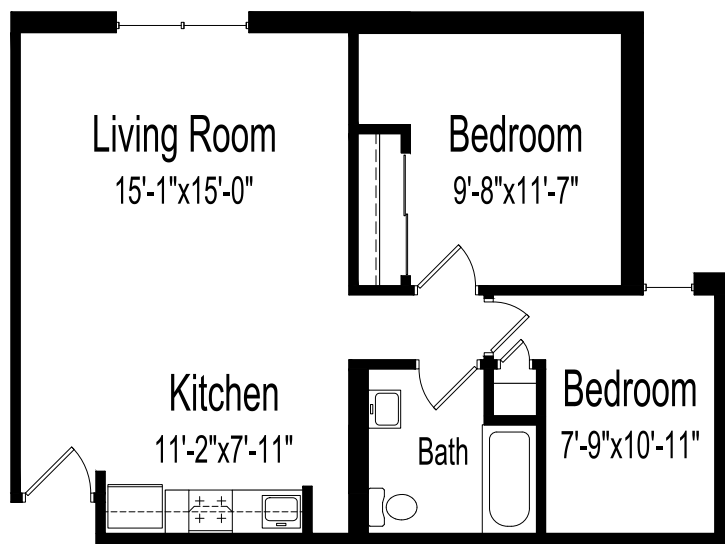

Senior Living Apartments

Two bedrooms, one bathroom

585 square feet

(dimensions and square footage may vary)

17121 E 8th Ave • Spokane Valley, WA 99016 • (509) 924-6161 • www.good-sam.com

Senior Living Apartments

Two bedrooms, two bathrooms Suite

852 square feet

(dimensions and square footage may vary)

17121 E 8th Ave • Spokane Valley, WA 99016 • (509) 924-6161 • www.good-sam.com