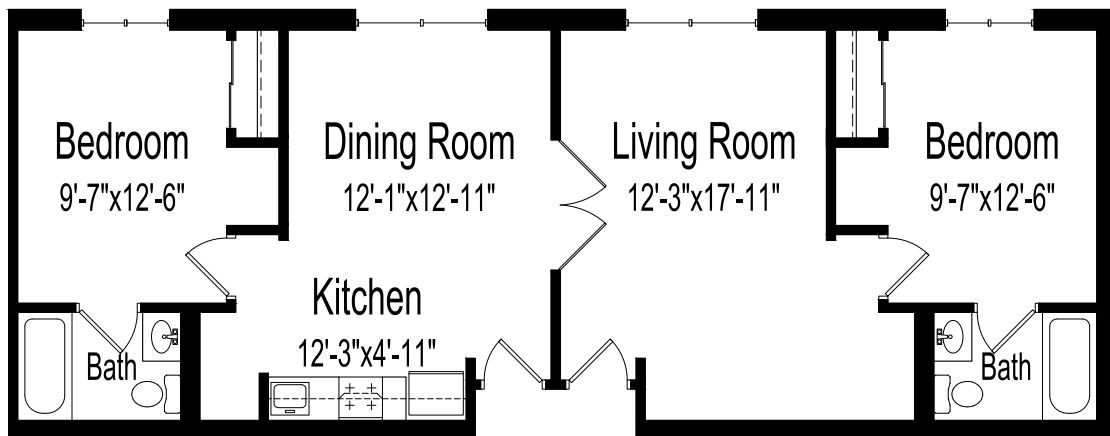

Senior Living Apartments

Two bedrooms, one bathroom

585 square feet

(dimensions and square footage may vary)

17121 E 8th Ave • Spokane Valley, WA 99016 • (509) 924-6161 • www.good-sam.com

Senior Living Apartments

Two bedrooms, two bathrooms Suite

852 square feet

(dimensions and square footage may vary)

17121 E 8th Ave • Spokane Valley, WA 99016 • (509) 924-6161 • www.good-sam.com