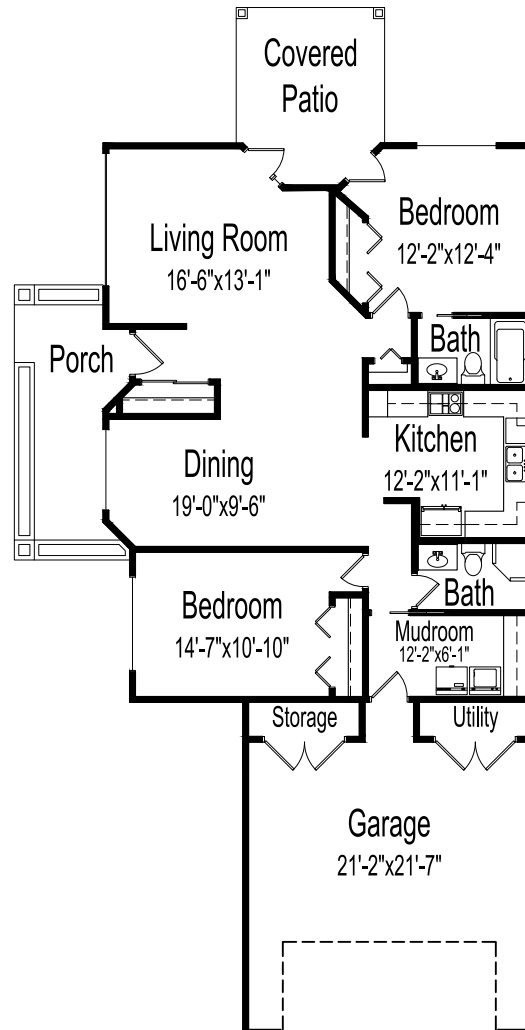

Cottages

Mt. Kit Carson

Two bedrooms, two bathrooms

Living 1,228 square feet

Garage 550 square feet

(dimensions and square footage may vary)

17121 E 8th Ave • Spokane Valley, WA 99016 • (509) 924-6161 • www.good-sam.com

Cottages

Mica Peak

Two bedrooms, two bathrooms

Living 1,307 square feet

Garage 521 square feet

(dimensions and square footage may vary)

17121 E 8th Ave • Spokane Valley, WA 99016 • (509) 924-6161 • www.good-sam.com

Cottages

Mt. Spokane

Two bedrooms, two bathrooms

Living 1,393 square feet

Garage 550 square feet

(dimensions and square footage may vary)

17121 E 8th Ave • Spokane Valley, WA 99016 • (509) 924-6161 • www.good-sam.com