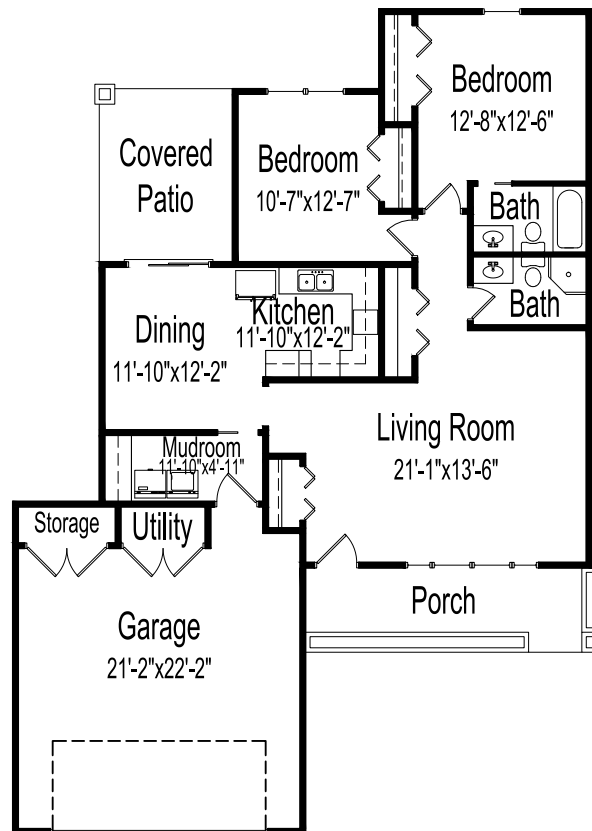

Cottages

Mt. Kit Carson

Two bedrooms, two bathrooms

Living 1,228 square feet

Garage 550 square feet

(dimensions and square footage may vary)

17121 E 8th Ave • Spokane Valley, WA 99016 • (509) 924-6161 • www.good-sam.com

Cottages

Mica Peak

Two bedrooms, two bathrooms

Living 1,307 square feet

Garage 521 square feet

(dimensions and square footage may vary)

17121 E 8th Ave • Spokane Valley, WA 99016 • (509) 924-6161 • www.good-sam.com

Cottages

Mt. Spokane

Two bedrooms, two bathrooms

Living 1,393 square feet

Garage 550 square feet

(dimensions and square footage may vary)

17121 E 8th Ave • Spokane Valley, WA 99016 • (509) 924-6161 • www.good-sam.com