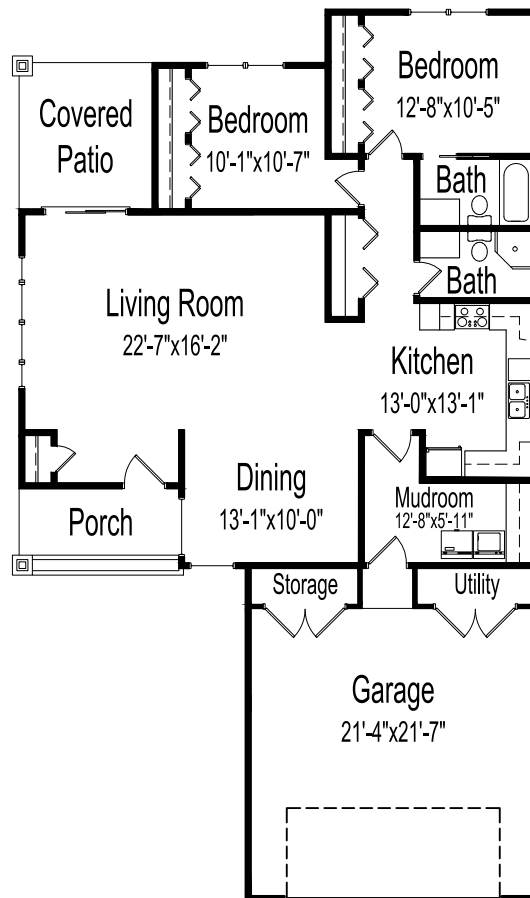

Cottages

Mt. Kit Carson

Two bedrooms, two bathrooms

Living 1,228 square feet

Garage 550 square feet

(dimensions and square footage may vary)

17121 E 8th Ave • Spokane Valley, WA 99016 • (509) 924-6161 • www.good-sam.com

Cottages

Mica Peak

Two bedrooms, two bathrooms

Living 1,307 square feet

Garage 521 square feet

(dimensions and square footage may vary)

17121 E 8th Ave • Spokane Valley, WA 99016 • (509) 924-6161 • www.good-sam.com

Cottages

Mt. Spokane

Two bedrooms, two bathrooms

Living 1,393 square feet

Garage 550 square feet

(dimensions and square footage may vary)

17121 E 8th Ave • Spokane Valley, WA 99016 • (509) 924-6161 • www.good-sam.com