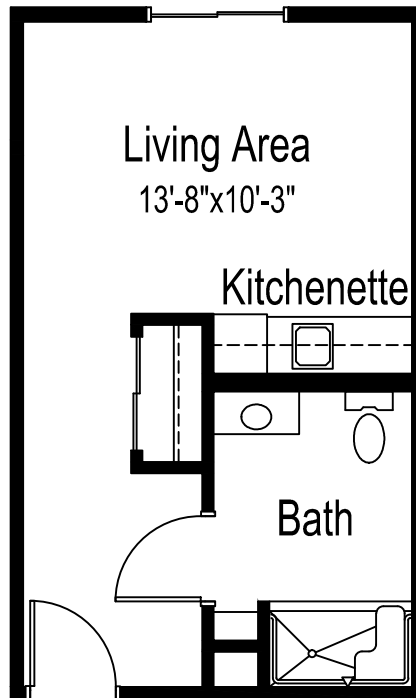

## *F*loor plan

### Studio

320 square feet

*(Dimensions and square footage may vary)*

1102 2nd St S • St. James, MN 56081 • (507) 375-6120 • [good-sam.com/stjames](http://good-sam.com/stjames)

The Evangelical Lutheran Good Samaritan Society (the Society) and Owner comply with applicable Federal civil rights laws and does not discriminate against any person on the grounds of race, color, national origin, disability, familial status, religion, sex, age, sexual orientation, gender identity, gender expression, veteran status or other protected statuses except as permitted by applicable law, in admission to, participation in, or receipt of the services and benefits under any of its programs and activities, and in staff and employee assignments to individuals, whether carried out by the Society directly or through a contractor or any other entity with which the Society arranges to carry out its programs and activities. All faiths or beliefs are welcome. © 2018 The Evangelical Lutheran Good Samaritan Society. All rights reserved. ATENCION: si habla español, tiene a su disposición servicios gratuitos de asistencia lingüística. Llame al 1-866-477-5343. LUS CEEV: Yog tias koj hais Lus Hmoob, cov kev pab txog Lus, muaj kev pab dawb rau koj. Hu rau 1-866-477-5343. 182124