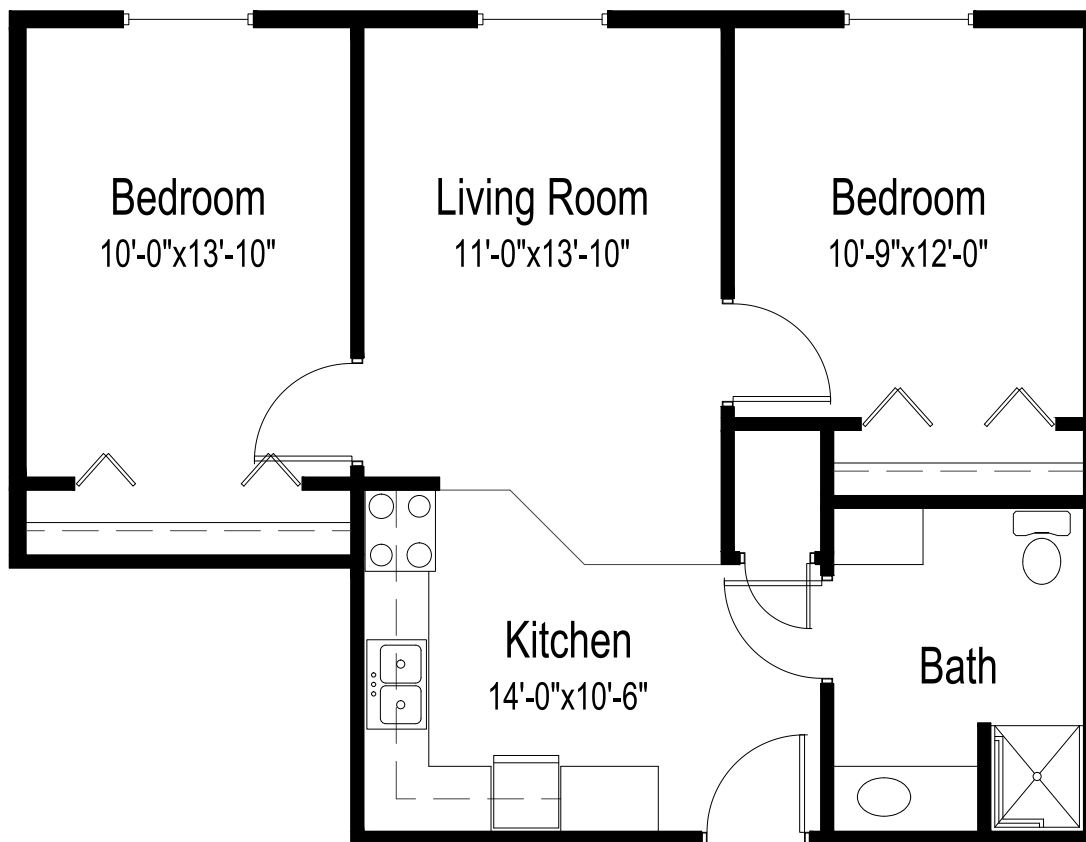

Wilde Ridge Floor Plan

Two bedrooms

754 sq. ft.

(Dimensions and square footage may vary)

1720 Idaho St. • Superior, NE 68978 • (402) 879-4794 • good-sam.com

The Evangelical Lutheran Good Samaritan Society (the Society) and Owner comply with applicable Federal civil rights laws and does not discriminate against any person on the grounds of race, color, national origin, disability, familial status, religion, sex, age, sexual orientation, gender identity, gender expression, veteran status or other protected statuses except as permitted by applicable law, in admission to, participation in, or receipt of the services and benefits under any of its programs and activities, and in staff and employee assignments to individuals, whether carried out by the Society directly or through a contractor or any other entity with which the Society arranges to carry out its programs and activities. All faiths or beliefs are welcome. © 2018 The Evangelical Lutheran Good Samaritan Society. All rights reserved. ATENCIÓN: si habla español, tiene a su disposición servicios gratuitos de asistencia lingüística. Llame al 1-866-477-5343. CHÚ Ý: Nếu bạn nói Tiếng Việt, có các dịch vụ hỗ trợ ngôn ngữ miễn phí dành cho bạn. Gọi số 1-866-477-5343. 182216