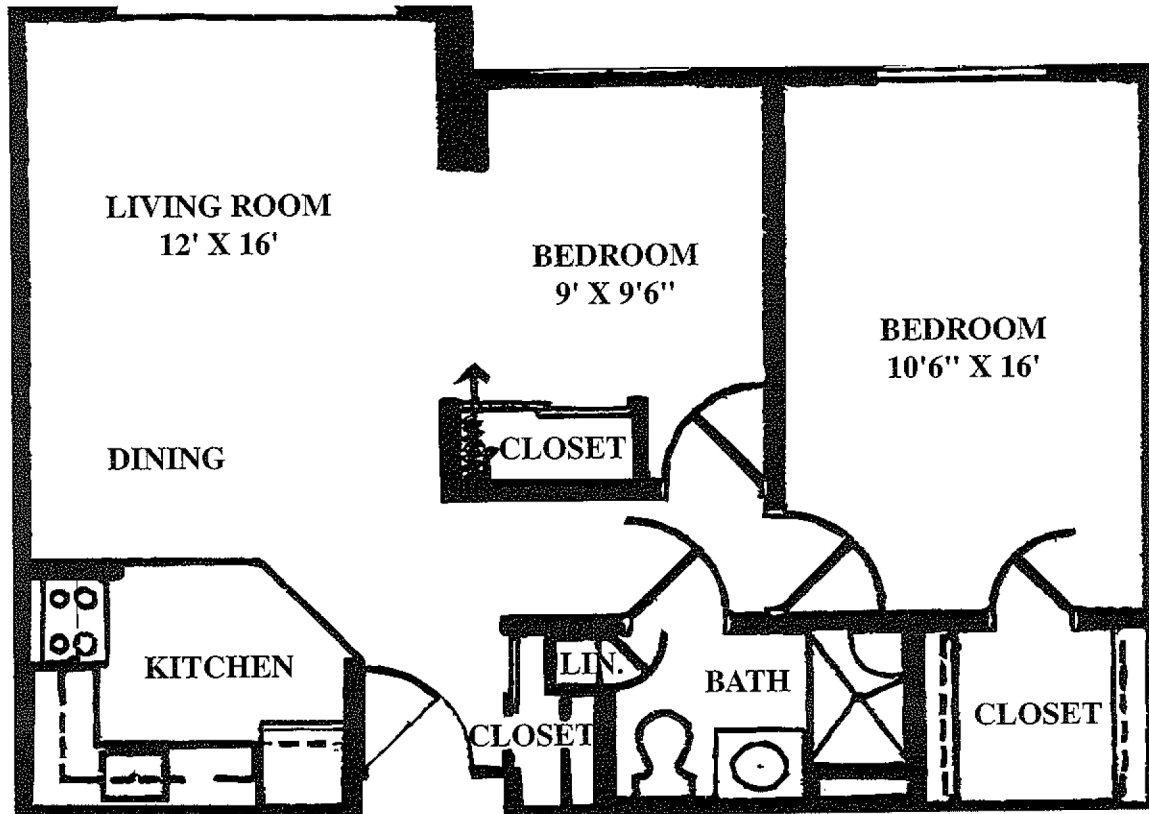

BENET PLACE

HARMONY HILL

Two Bedroom – Style D
725 Sq. Ft.

BENET PLACE

HARMONY HILL

Two Bedroom – Style E
863 Sq. Ft.