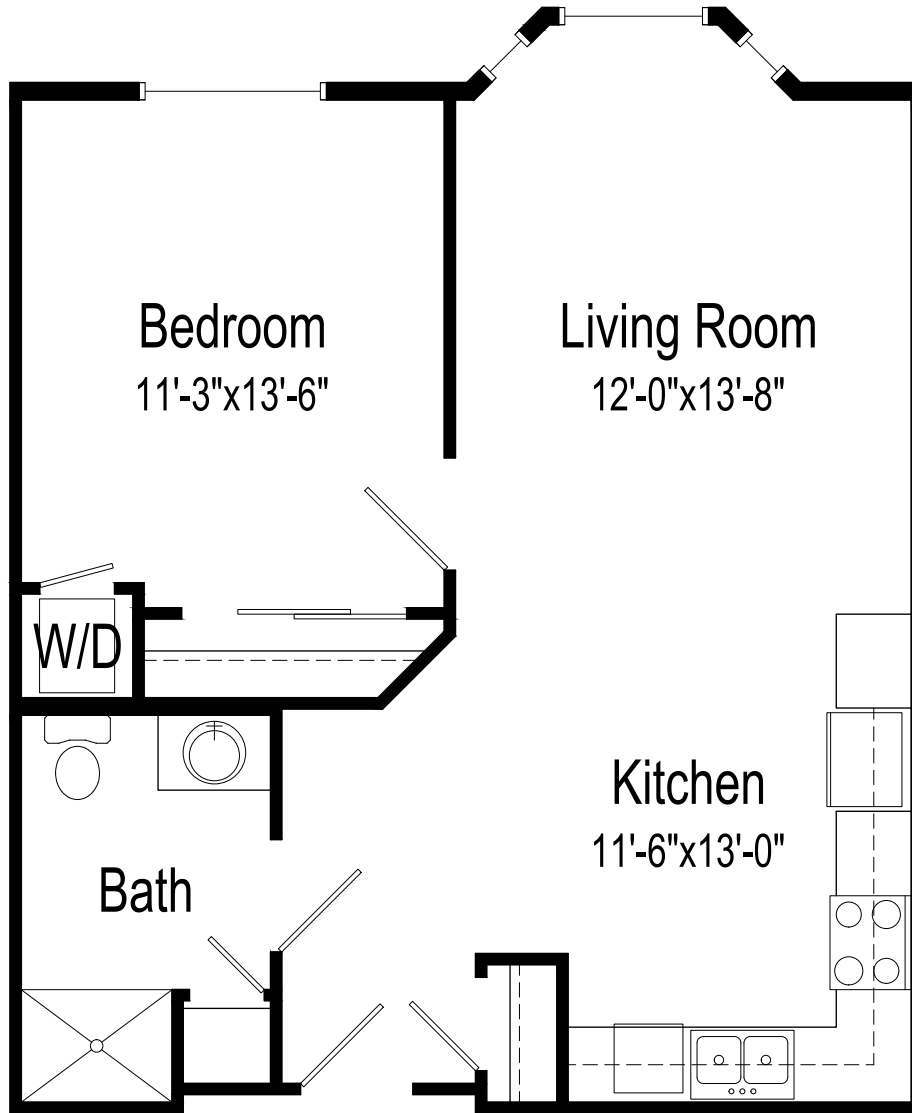

Apartment

Floor plan

One bedroom, one bathroom | 640 square feet

(Dimensions and square footage may vary)

Evergreen Court at Good Samaritan - Waukon

25 First St. SE | Waukon, IA

(563) 568-3447 | good-sam.com