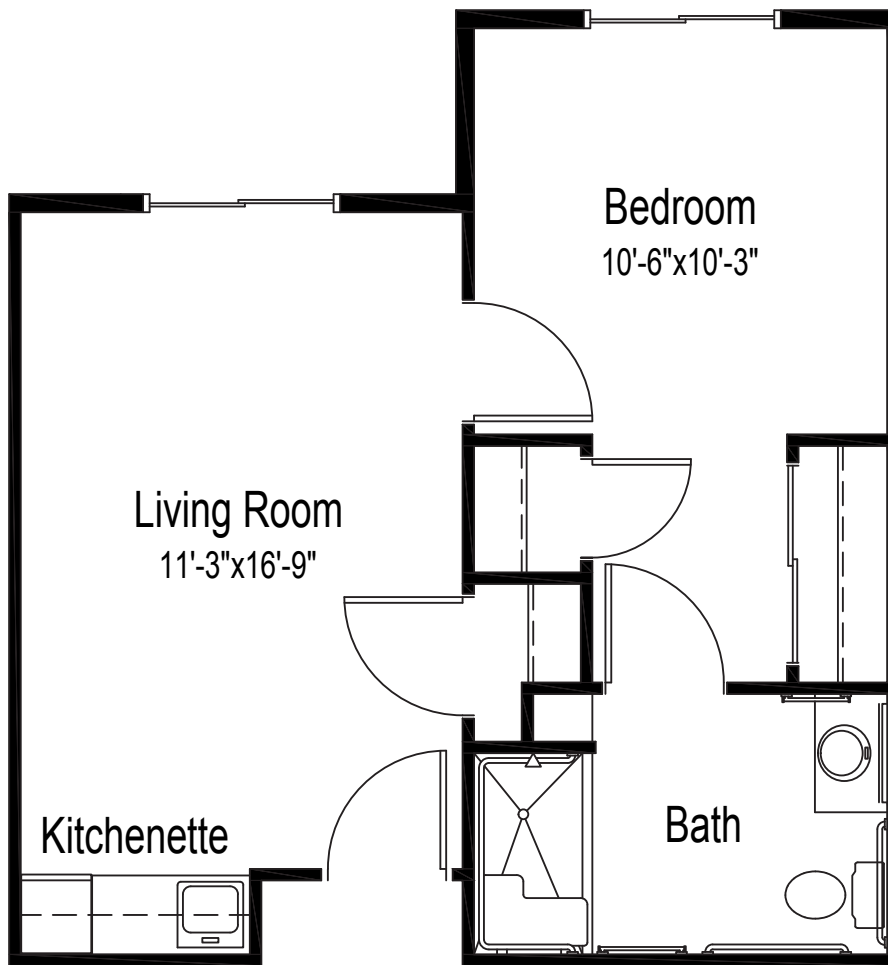

One Bedroom Apartment

FLOOR PLAN

One bedroom, one bathroom

485 square feet

(Dimensions and square footage may vary)

Good Samaritan Society – Mikkelsen Manor

(507) 831-0745

725 Fuller Drive • Windom, MN 56101

good-sam.com

EQUAL HOUSING OPPORTUNITY

450-820-376 Rev. 5/22