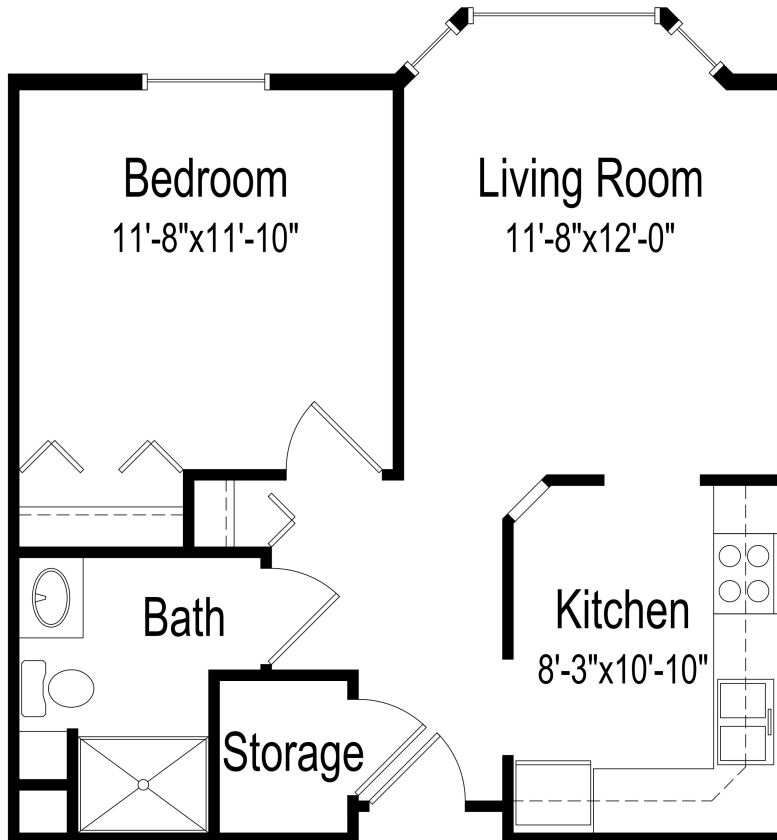

Assisted Living

Fieldstone

One bedroom, one bathroom
485 square feet
(dimensions and square footage may vary)

725 Fuller Drive • Windom, MN 56101 • (507) 831-1788 • good-sam.com/windom

The Evangelical Lutheran Good Samaritan Society provides housing and services to qualified individuals without regard to race, color, religion, gender, disability, familial status, national origin or other protected statuses according to applicable federal, state or local laws. Some services may be provided by a third party. All faiths or beliefs are welcome. © 2015 The Evangelical Lutheran Good Samaritan Society. All rights reserved. 15-G1475

Senior Living

Ash

One bedroom, one bathroom
560 square feet
(dimensions and square footage may vary)

350 Sixth Ave S • Windom, MN 56101 • (507) 831-1788 • good-sam.com/windom

The Evangelical Lutheran Good Samaritan Society provides housing and services to qualified individuals without regard to race, color, religion, gender, disability, familial status, national origin or other protected statuses according to applicable federal, state or local laws. Some services may be provided by a third party. All faiths or beliefs are welcome. © 2015 The Evangelical Lutheran Good Samaritan Society. All rights reserved. 15-G1475

Maple

One bedroom, one bathroom
654 square feet
(dimensions and square footage may vary)

350 Sixth Ave S • Windom, MN 56101 • (507) 831-1788 • good-sam.com/windom

The Evangelical Lutheran Good Samaritan Society provides housing and services to qualified individuals without regard to race, color, religion, gender, disability, familial status, national origin or other protected statuses according to applicable federal, state or local laws. Some services may be provided by a third party. All faiths or beliefs are welcome. © 2015 The Evangelical Lutheran Good Samaritan Society. All rights reserved. 15-G1475