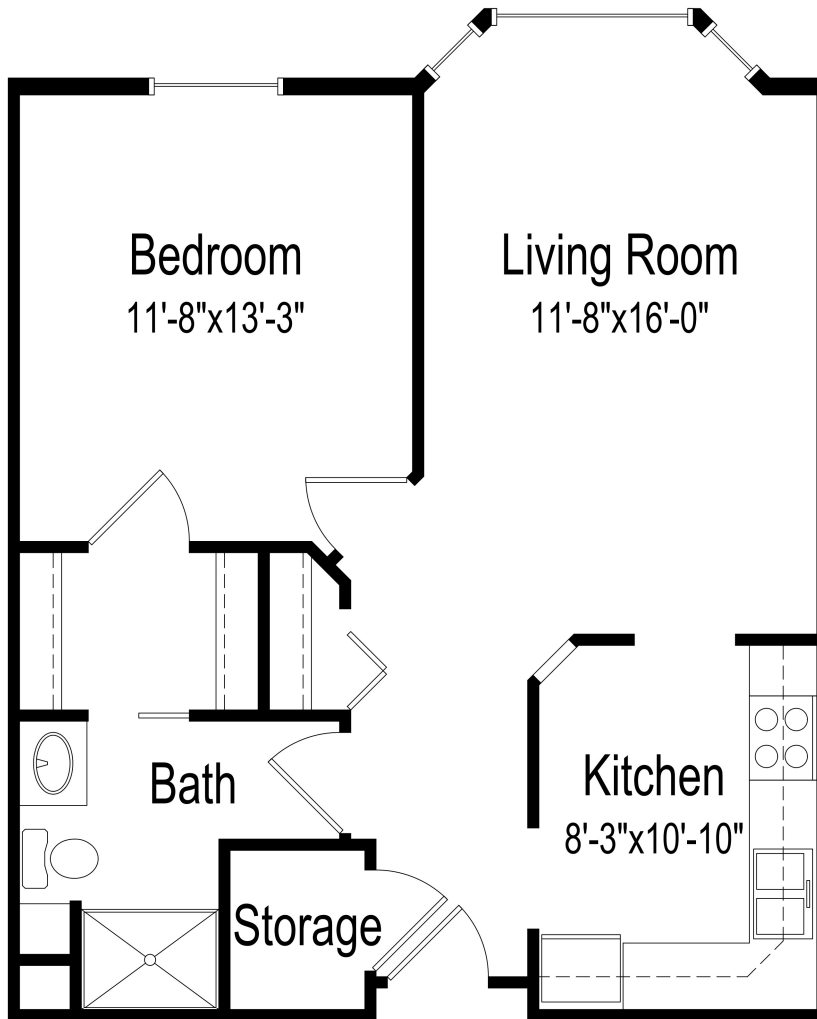

Assisted Living

Fieldstone

One bedroom, one bathroom
485 square feet
(dimensions and square footage may vary)

725 Fuller Drive • Windom, MN 56101 • (507) 831-1788 • good-sam.com/windom

The Evangelical Lutheran Good Samaritan Society provides housing and services to qualified individuals without regard to race, color, religion, gender, disability, familial status, national origin or other protected statuses according to applicable federal, state or local laws. Some services may be provided by a third party. All faiths or beliefs are welcome. © 2015 The Evangelical Lutheran Good Samaritan Society. All rights reserved. 15-G1475

Senior Living

Ash

One bedroom, one bathroom
560 square feet
(dimensions and square footage may vary)

350 Sixth Ave S • Windom, MN 56101 • (507) 831-1788 • good-sam.com/windom

The Evangelical Lutheran Good Samaritan Society provides housing and services to qualified individuals without regard to race, color, religion, gender, disability, familial status, national origin or other protected statuses according to applicable federal, state or local laws. Some services may be provided by a third party. All faiths or beliefs are welcome. © 2015 The Evangelical Lutheran Good Samaritan Society. All rights reserved. 15-G1475

Maple

One bedroom, one bathroom
654 square feet
(dimensions and square footage may vary)

350 Sixth Ave S • Windom, MN 56101 • (507) 831-1788 • good-sam.com/windom

The Evangelical Lutheran Good Samaritan Society provides housing and services to qualified individuals without regard to race, color, religion, gender, disability, familial status, national origin or other protected statuses according to applicable federal, state or local laws. Some services may be provided by a third party. All faiths or beliefs are welcome. © 2015 The Evangelical Lutheran Good Samaritan Society. All rights reserved. 15-G1475