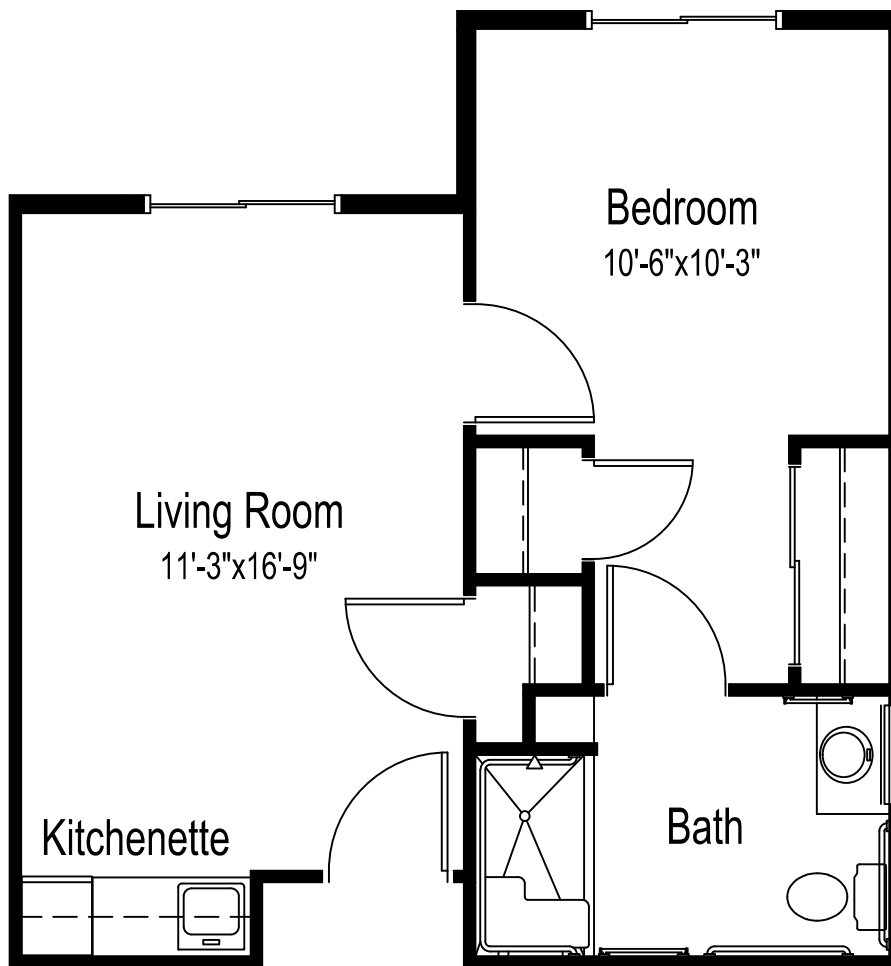

Assisted Living

Fieldstone

One bedroom, one bathroom
485 square feet
(dimensions and square footage may vary)

725 Fuller Drive • Windom, MN 56101 • (507) 831-1788 • good-sam.com/windom

The Evangelical Lutheran Good Samaritan Society provides housing and services to qualified individuals without regard to race, color, religion, gender, disability, familial status, national origin or other protected statuses according to applicable federal, state or local laws. Some services may be provided by a third party. All faiths or beliefs are welcome. © 2015 The Evangelical Lutheran Good Samaritan Society. All rights reserved. 15-G1475

Senior Living

Ash

One bedroom, one bathroom
560 square feet
(dimensions and square footage may vary)

350 Sixth Ave S • Windom, MN 56101 • (507) 831-1788 • good-sam.com/windom

The Evangelical Lutheran Good Samaritan Society provides housing and services to qualified individuals without regard to race, color, religion, gender, disability, familial status, national origin or other protected statuses according to applicable federal, state or local laws. Some services may be provided by a third party. All faiths or beliefs are welcome. © 2015 The Evangelical Lutheran Good Samaritan Society. All rights reserved. 15-G1475

Maple

One bedroom, one bathroom
654 square feet
(dimensions and square footage may vary)

350 Sixth Ave S • Windom, MN 56101 • (507) 831-1788 • good-sam.com/windom

The Evangelical Lutheran Good Samaritan Society provides housing and services to qualified individuals without regard to race, color, religion, gender, disability, familial status, national origin or other protected statuses according to applicable federal, state or local laws. Some services may be provided by a third party. All faiths or beliefs are welcome. © 2015 The Evangelical Lutheran Good Samaritan Society. All rights reserved. 15-G1475