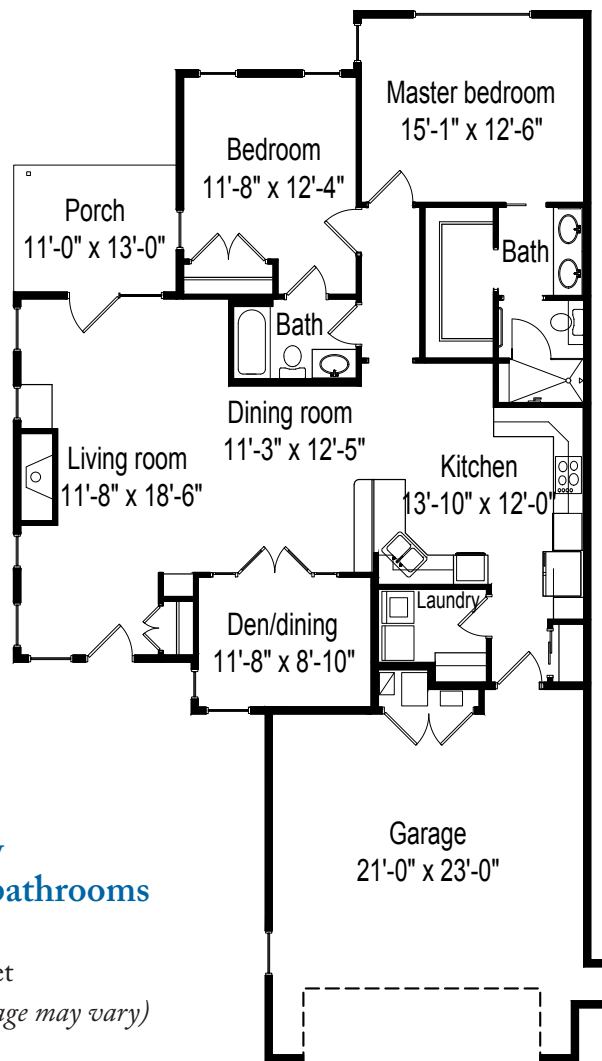

# Twin home floor plan

## Valley View Two bedrooms, two bathrooms with den

1,529 square feet

*(Dimensions and square footage may vary)*

805 Compassion Dr • Windsor, CO 80550 • (970) 686-2743 • [good-sam.com/watervalley](http://good-sam.com/watervalley)