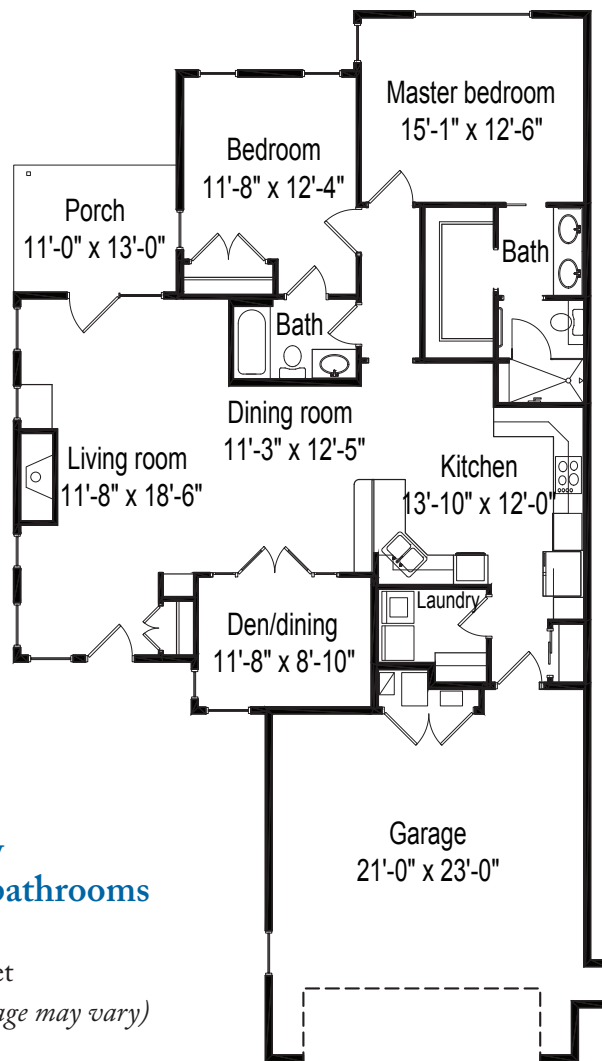

Twin home floor plan

Valley View Two bedrooms, two bathrooms with den

1,529 square feet

(Dimensions and square footage may vary)

805 Compassion Dr • Windsor, CO 80550 • (970) 686-2743 • good-sam.com/watervalley