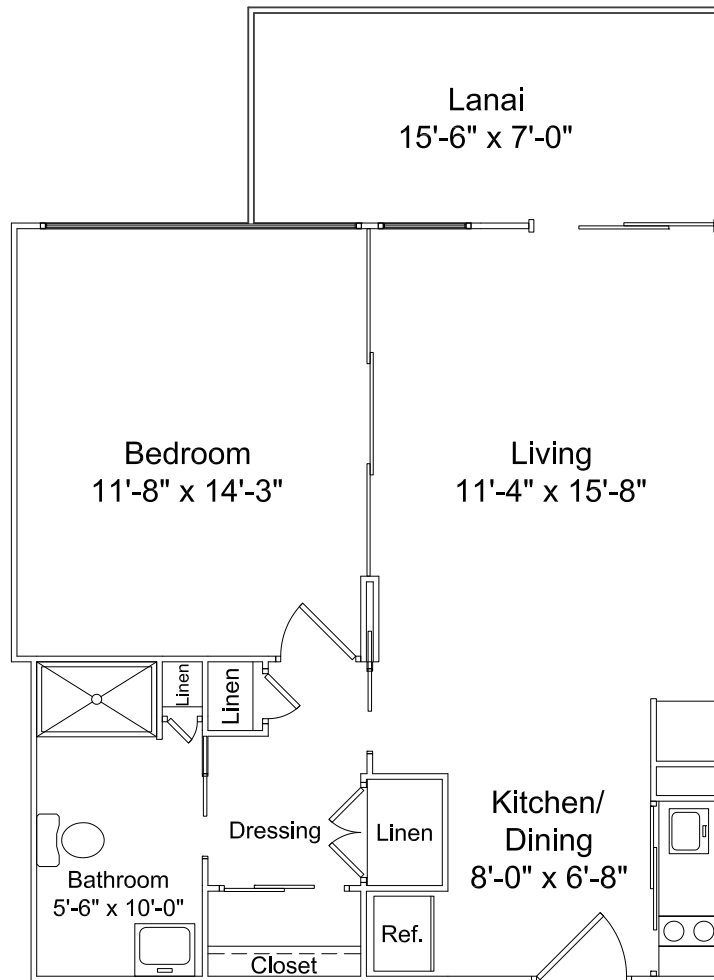

Ginger

One bedroom, one bathroom

490 square feet

45-090 Namoku Street • Kaneohe, Hawaii 96744-5305 • (808) 247-6211 • www.good-sam.com

The Evangelical Lutheran Good Samaritan Society provides services to qualified individuals without regard to race, color, religion, sex, disability, familial status, national origin or other protected statuses according to applicable federal or state law. Copyright © 2011 The Evangelical Lutheran Good Samaritan Society. All rights reserved. All faiths or beliefs are welcome. 11-G1801