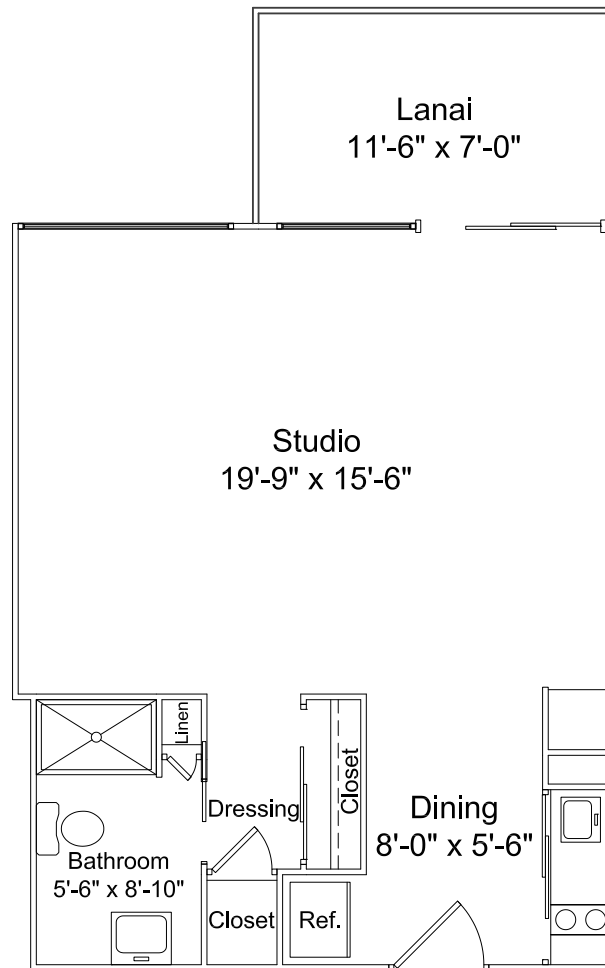

**Ilima**  
**Studio**  
**426 square feet**

45-090 Namoku Street • Kaneohe, Hawaii 96744-5305 • (808) 247-6211 • [www.good-sam.com](http://www.good-sam.com)

The Evangelical Lutheran Good Samaritan Society provides services to qualified individuals without regard to race, color, religion, sex, disability, familial status, national origin or other protected statuses according to applicable federal or state law. Copyright © 2011 The Evangelical Lutheran Good Samaritan Society. All rights reserved. All faiths or beliefs are welcome. 11-G1801