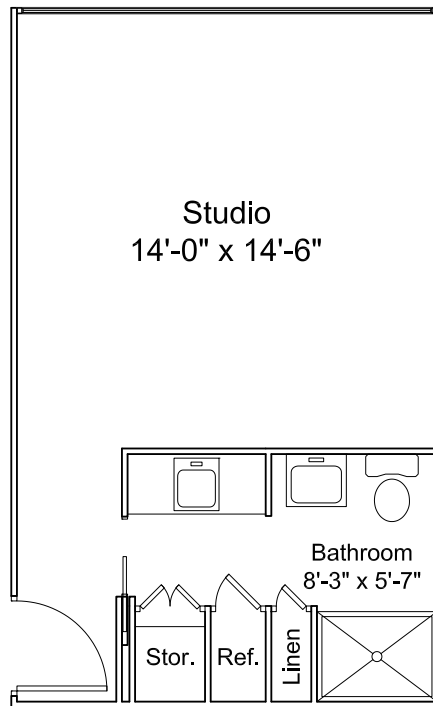

**Plumeria
Studio
305 square feet**

45-090 Namoku Street • Kaneohe, Hawaii 96744-5305 • (808) 247-6211 • www.good-sam.com

The Evangelical Lutheran Good Samaritan Society provides services to qualified individuals without regard to race, color, religion, sex, disability, familial status, national origin or other protected statuses according to applicable federal or state law. Copyright © 2011 The Evangelical Lutheran Good Samaritan Society. All rights reserved. All faiths or beliefs are welcome. 11-G1801